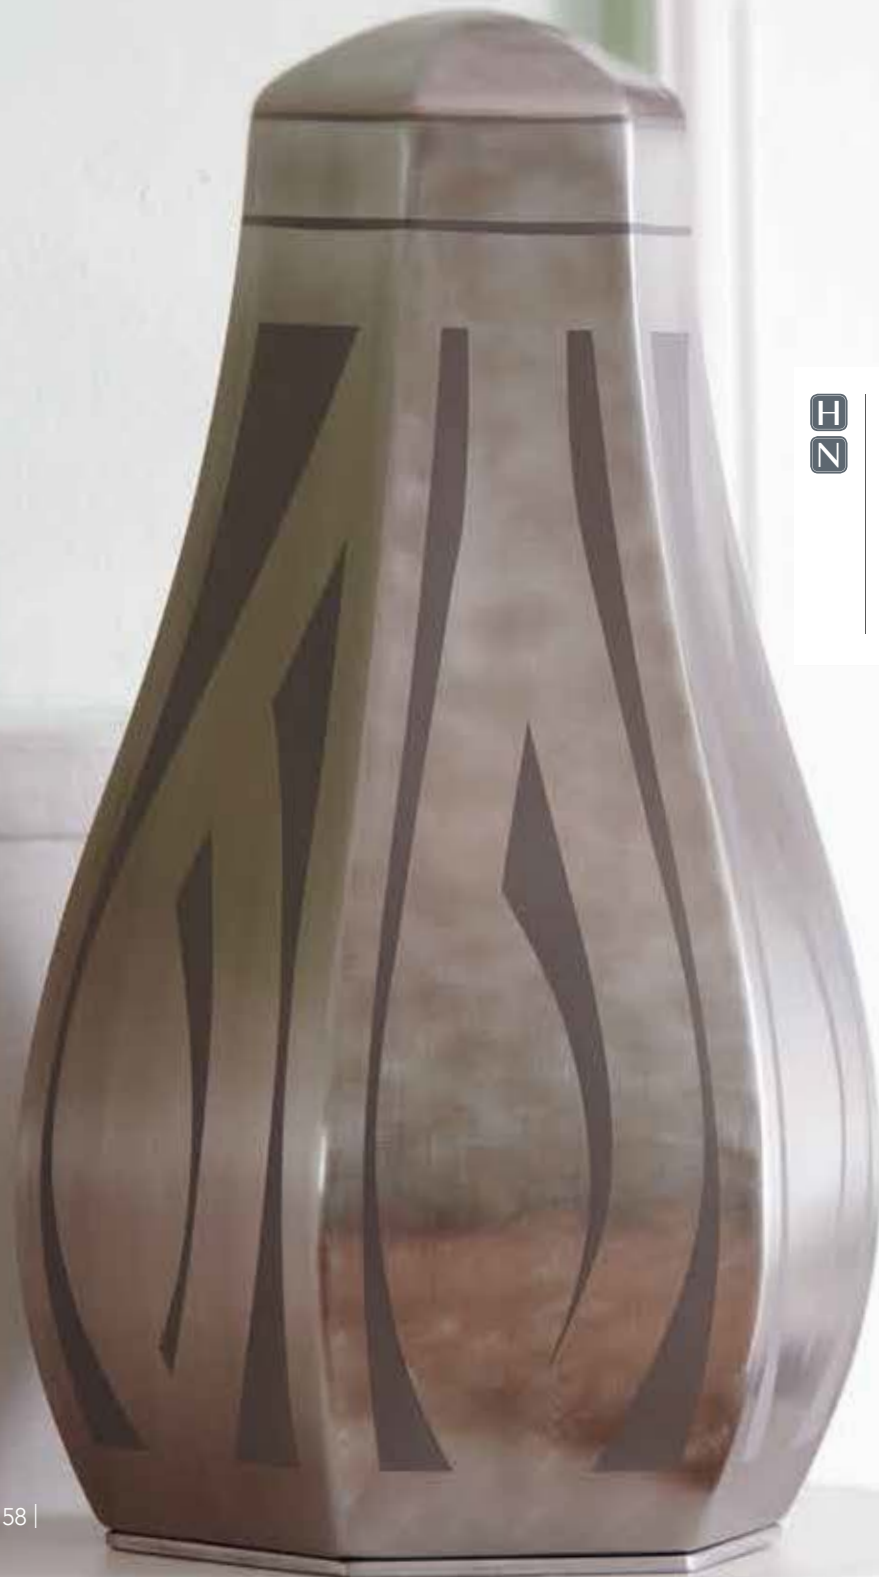

shown w/ arial font

3U114

BRONZE INSERT

4" H x 8.5" W x 6" D

BRONZE

Volume: 198ci

Access: Bottom

SOPHISTICATED METALS