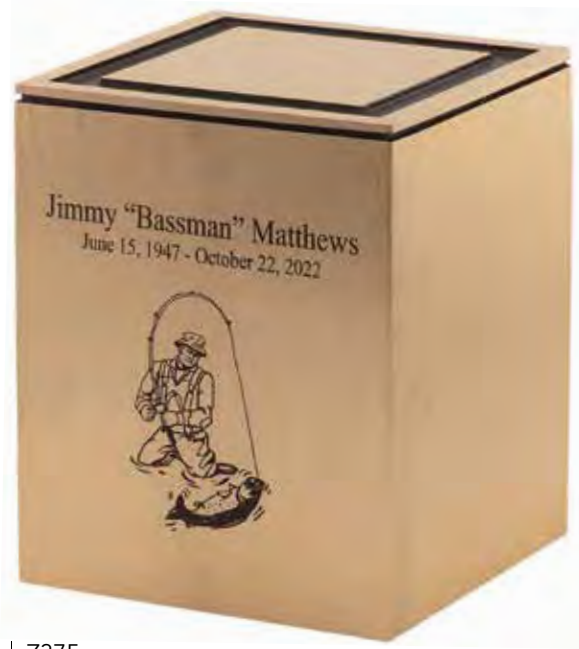

N
B

71010445
INTERLUDE
 9.125" H x 3.5" W x 6.25" D
 FABRICATED BRONZE
 Volume: 208ci
 Access: Back
shown w/ optional engraving & appliqué available at additional charge
shown w/ arial font
shown w/ Praying Hands appliqué 71007114

N
B

Z385

SOLITUDE

8" H x 5.5" W x 5.75" D

FABRICATED BRONZE

Volume: 208ci

Access: Bottom

*optional appliques are available at additional charge
shown w/ Crucifix appliqué 71216514*

N
B

Z375

GUARDIAN

8" H x 5.5" W x 5.75" D

CAST TOP W/ FABRICATED BRONZE

Volume: 208ci

Access: Bottom

*shown w/ optional design image and text
engraving available at additional charge
shown w/ times new roman font*