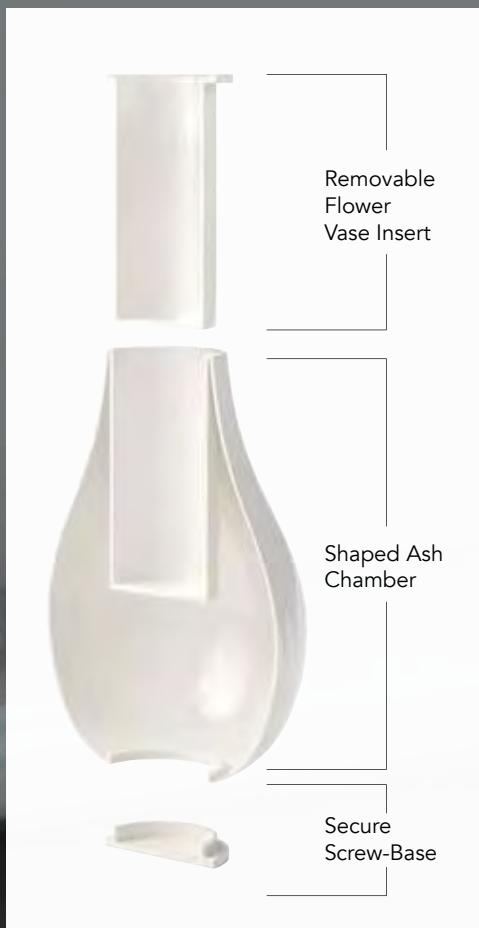

The Cirrus vase urn is a great way to honor the memory of a loved one from the comfort of home. This decorative memorial vase is a full-size cremation urn with the appearance and functionality of a flower vase. Hand-cast from aluminum, the Cirrus vase urn is painted and lacquered adding a glossy, elegant finish. Display a beautiful bouquet, faux arrangement, or more simply on its own to fit your style and preference.