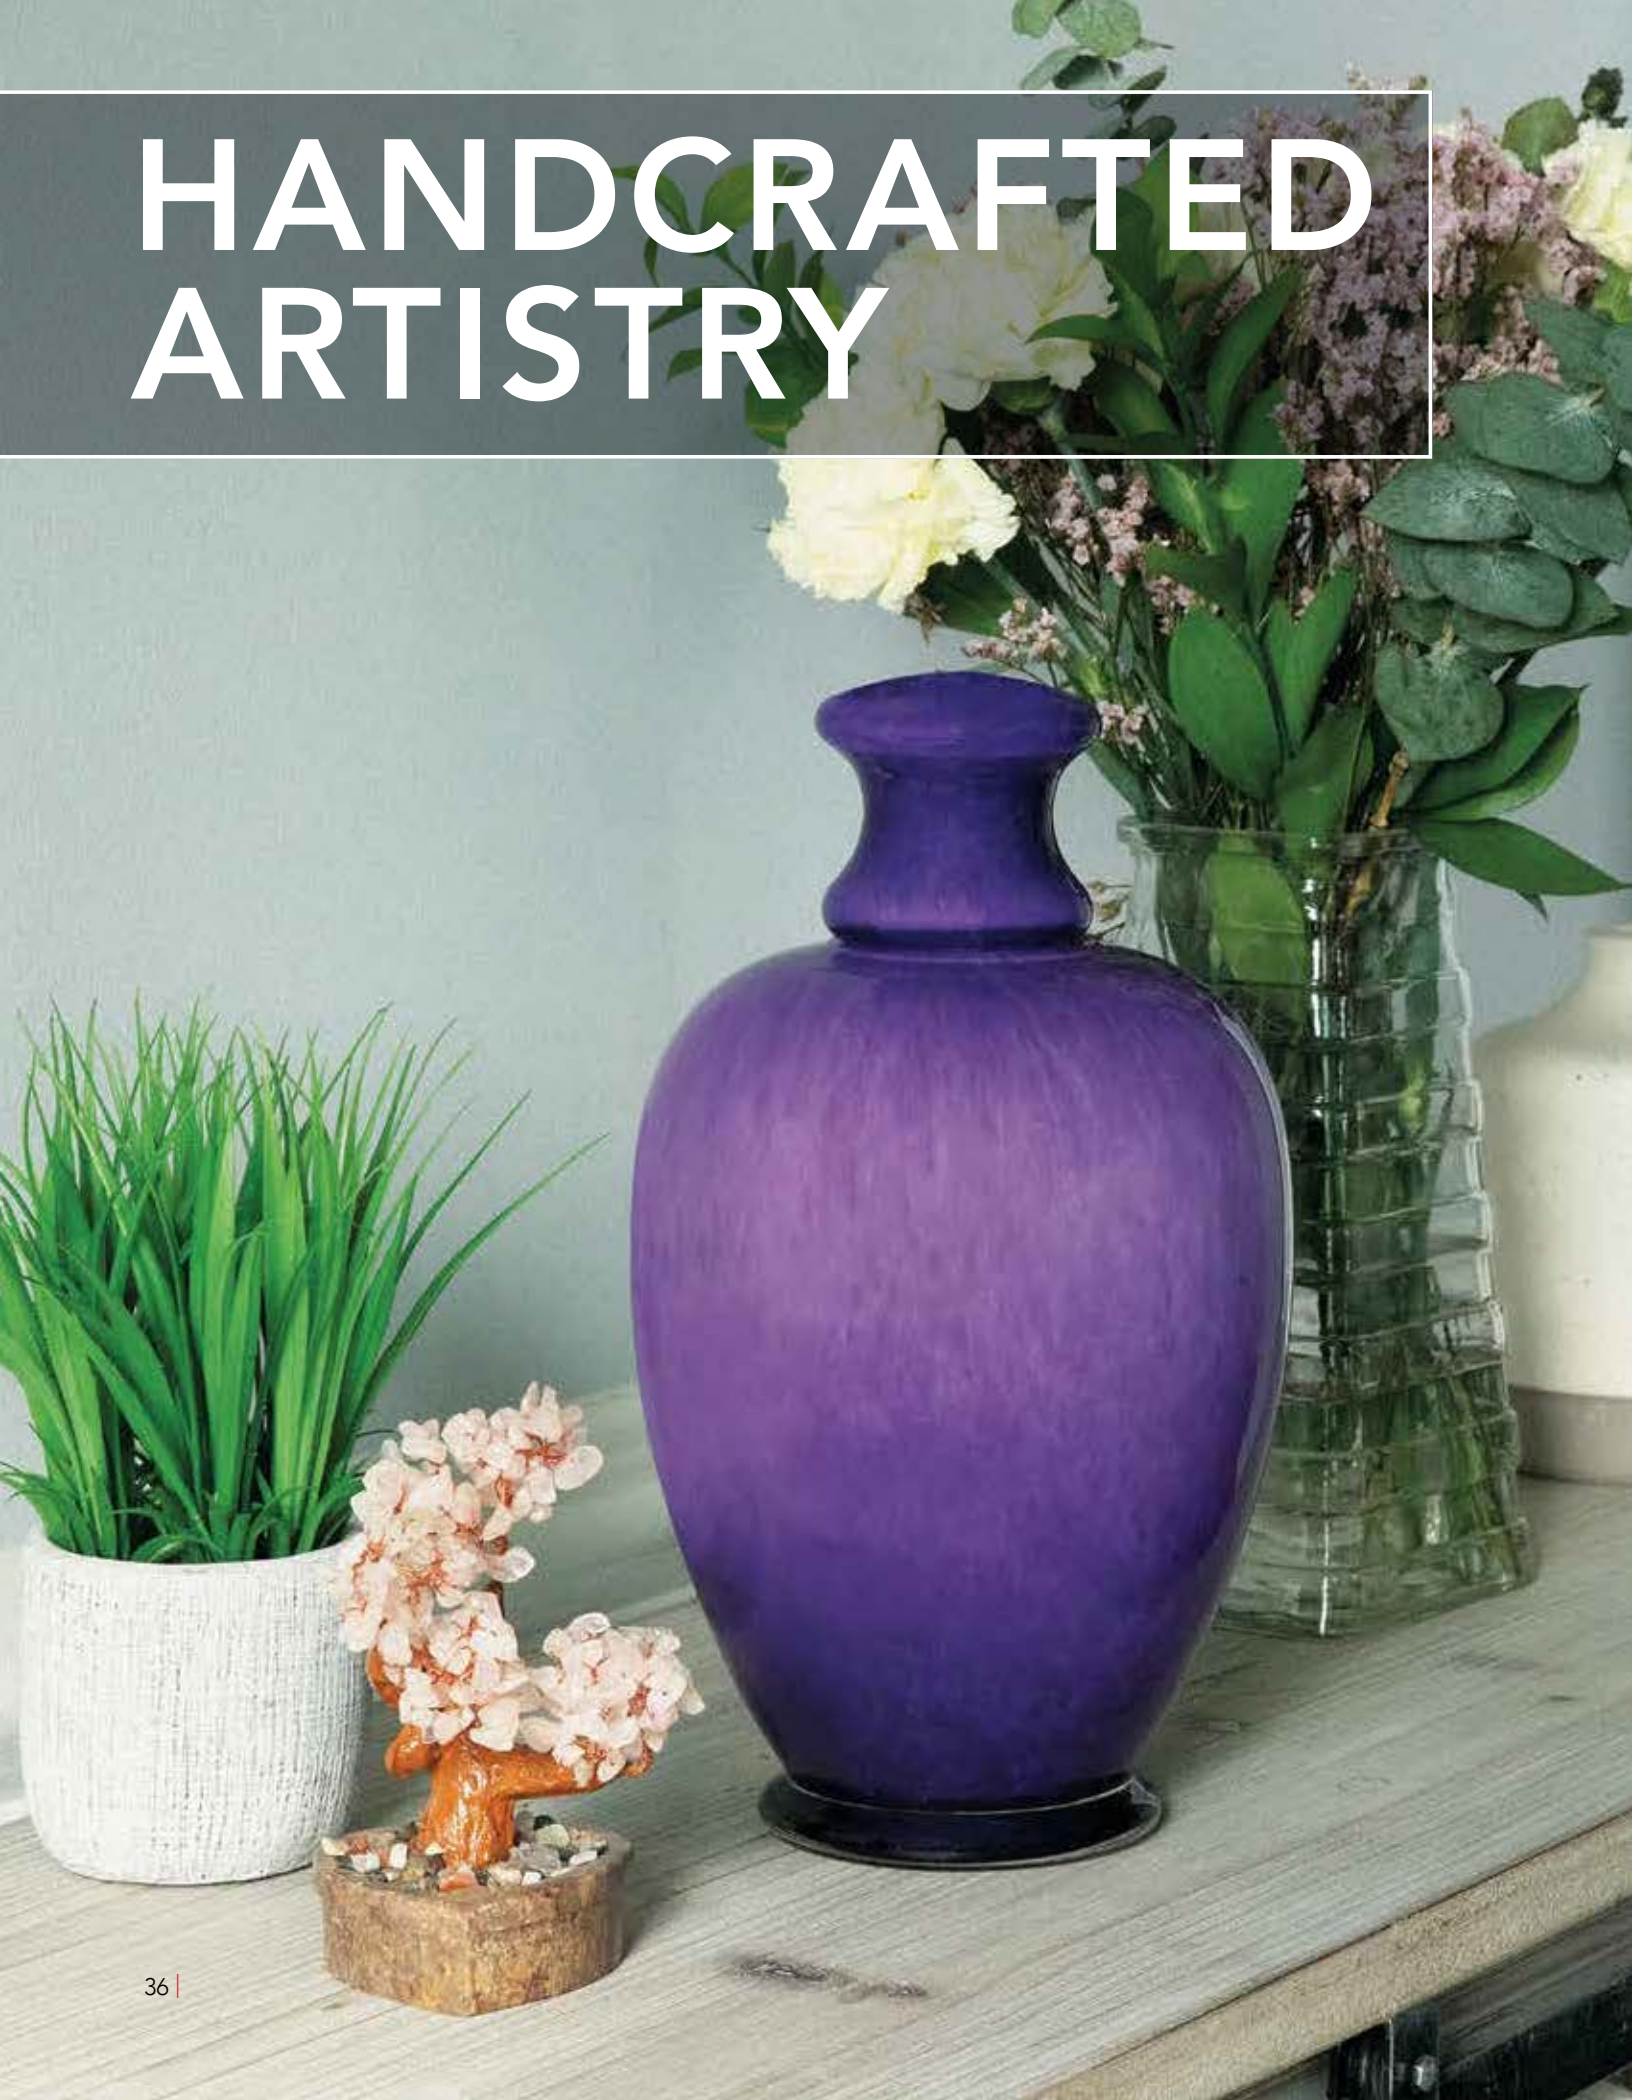

HANDCRAFTED ARTISTRY