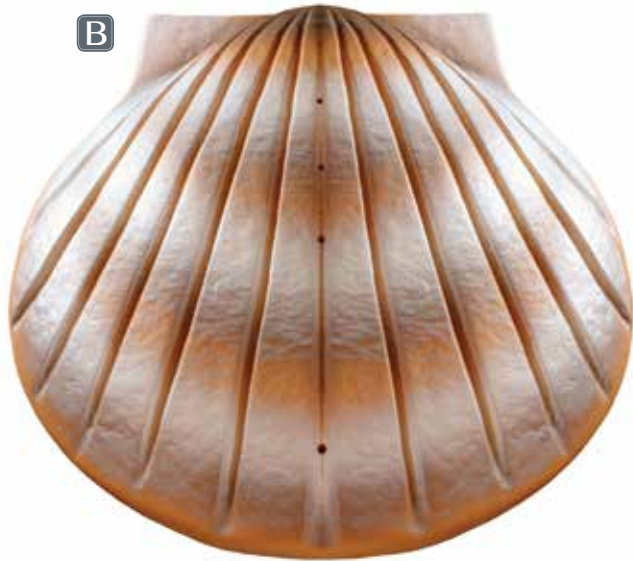

3PA100
SHELL™ URN - PEARL
6.25" H x 16" W x 16" D
RECYCLED PAPER
Volume: 400ci
Access: End
*designed to float briefly
and sink gracefully in water*