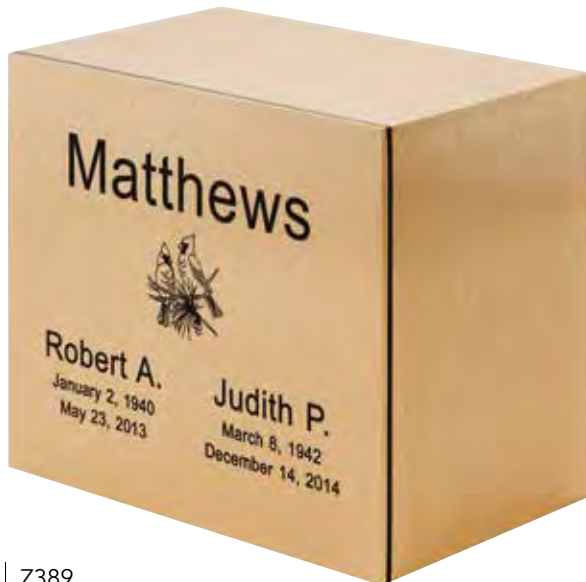

N
B

Z375

GUARDIAN

8" H x 5.5" W x 5.75" D

CAST TOP W/ FABRICATED BRONZE

Volume: 208ci

Access: Bottom

*shown w/ optional design image and text
engraving available at additional charge
shown w/ times new roman font*